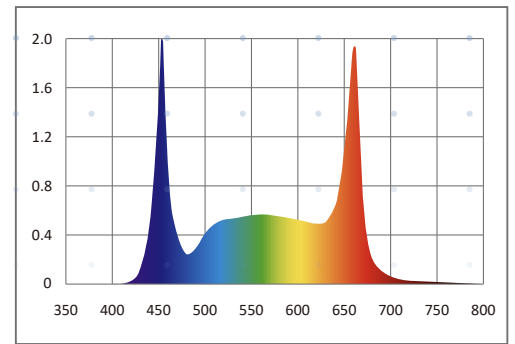

### Dimension

### Product Parameter

Model	SR800
Power	800W
PPE	> 2.7 $\mu\text{mol}/\text{j}$
PPF	2160 $\mu\text{mol}/\text{s}$
Input Voltage	100-277V AC
Cooling	Passive
light Source	LED
Mounting Height	Above 3'
Light Recipe	Full Spectrum
Dimmer	Power dimming
IP	IP66
Warranty	5 year
Weight	18kg
Certificate	   

## Spectrum Graph

Color	Blue	White	Hyper-Red
(nm) / (CT)	455	3000K 5000K	660